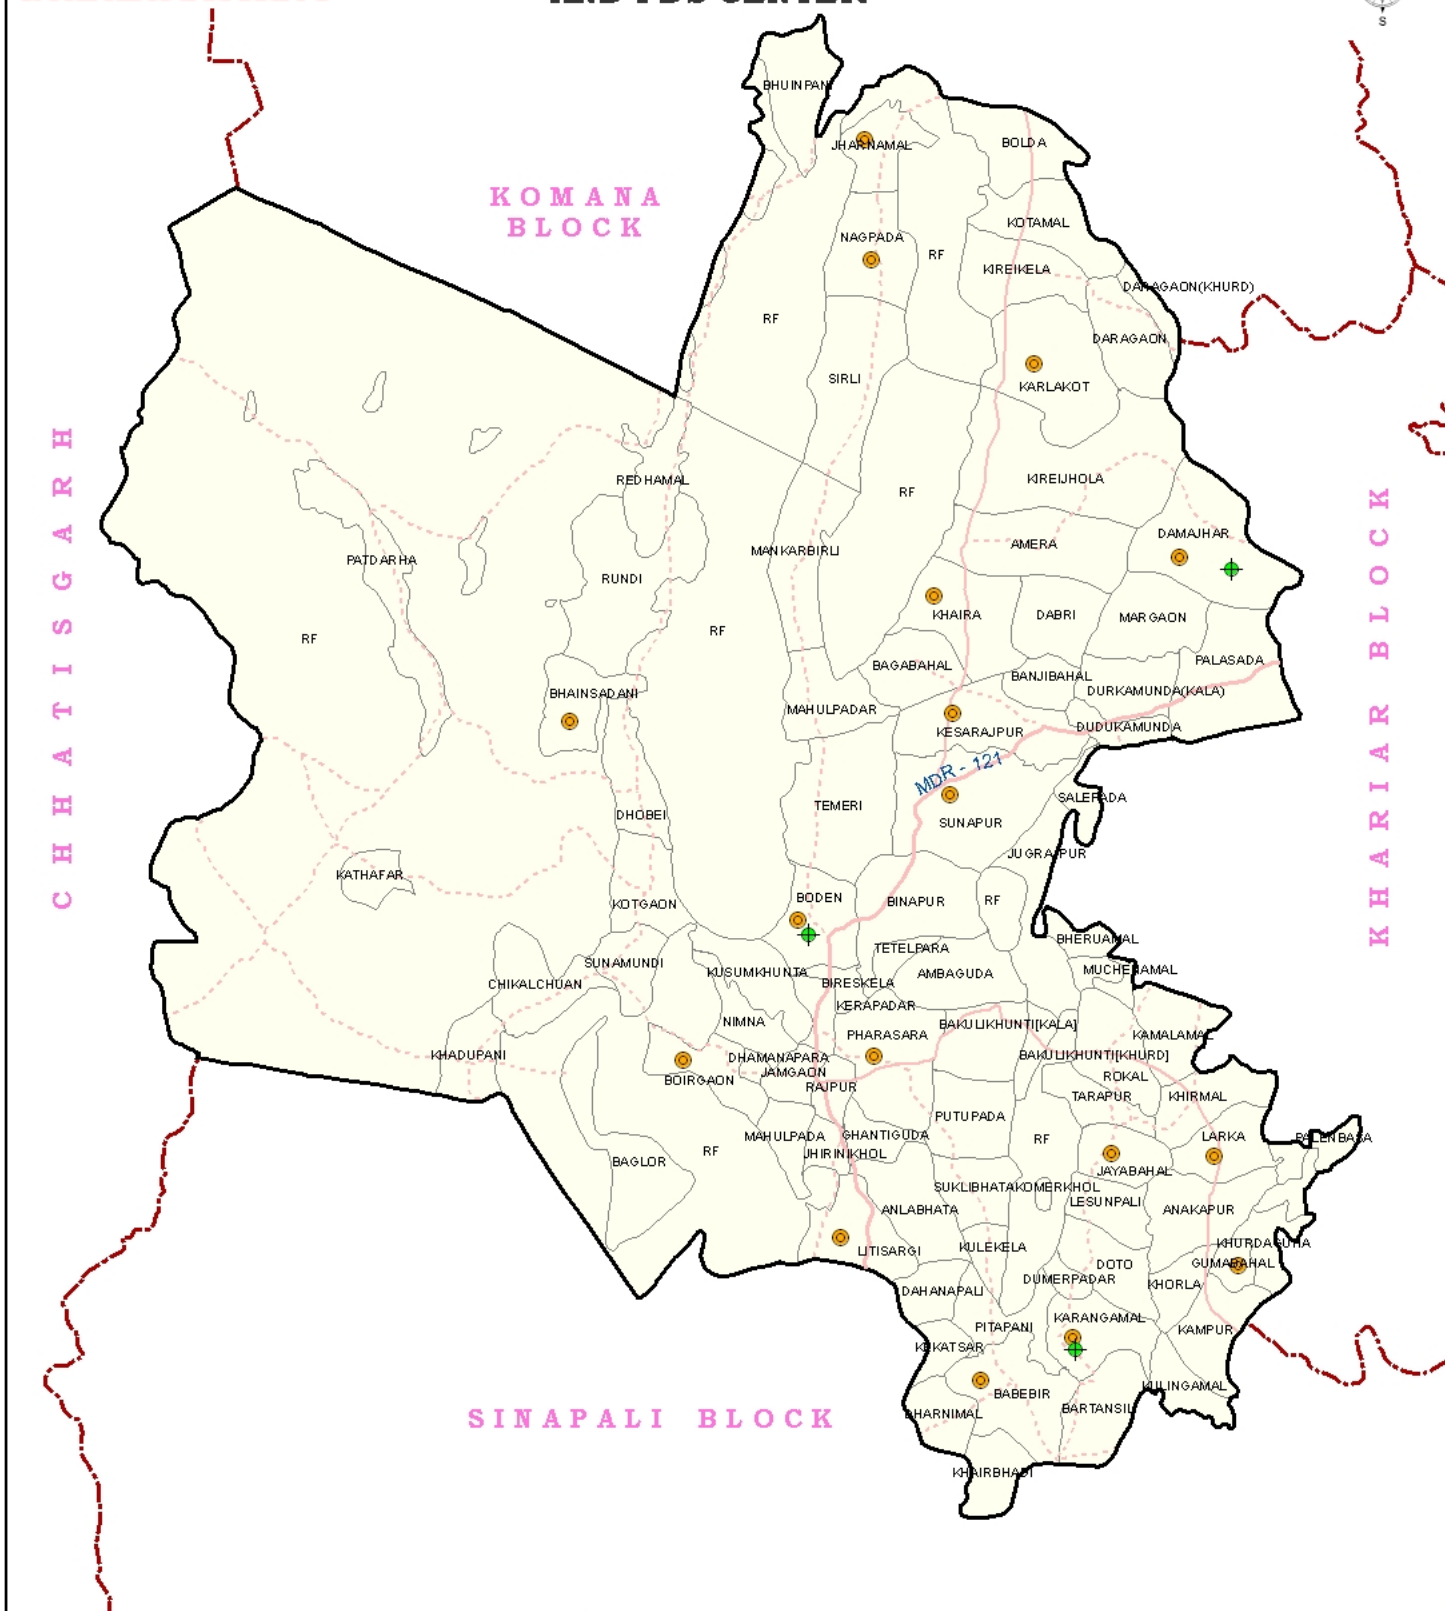

**BODEN BLOCK
NUAPADA DISTRICT**

**PADDY PROCUREMENT CENTER
AND PDS CENTER**

INDIA	ORISSA	NUAPADA	LEGEND		Scale :
			<ul style="list-style-type: none"> PDS Center Paddy Procurement Center Village Boundary Block Boundary 	<ul style="list-style-type: none"> Major District Road Other District Road Other Road 	
			<p>Prepared By: GIS Division NIC, Bhubaneswar.</p>		<p>Data Source-District Administration 2008</p>